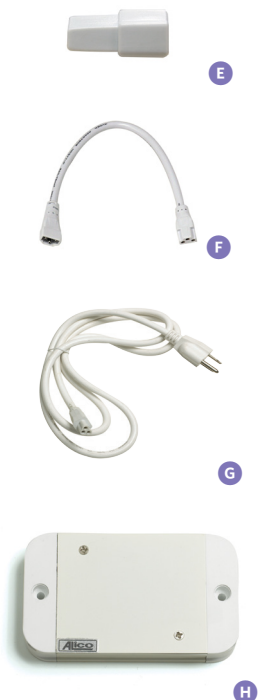

ZEESTICK WITH USE AS COVE LIGHTING

70 - UNDERCABINET & NICHE

# ZEESTICK

SMD LED

## ZEESTICK SMD LED

Zeesticks are linear light sticks available in four different sizes • Zeestick uses a butt-connection that allows for non-dark continuous light • Zeestick is fully dimmable to zero light level using Lutron low volt dimmers. (300watts max.) • Zeestick is a natural white colour temperature of 4000K • Zeestick is fully intergrated system which requires 120V power • Maximum connected units to low voltage dimmer is 6 • For non-dimming maximum connected units is 12

PRODUCT CODE	PRODUCT DIMENSIONS	SOURCE INCLUDED
A ZS403RSF	A 12 " L x 7/8" W x 1 3/4 " H	Indoor use only A 5w 40 SMD LED 4000K(CCT)
B ZS406RSF	B 23 3/4" L x 7/8" W x 1 3/4 " H	B 10w 80 SMD LED 4000K(CCT)
C ZS410RSF	C 39 1/2" L x 7/8" W x 1 3/4 " H	C 14w 130 SMD LED 4000K(CCT)
D ZS412RSF	D 47 3/8" L x 7/8" W x 1 3/4 " H	D 18w 160 SMD LED 4000K(CCT)