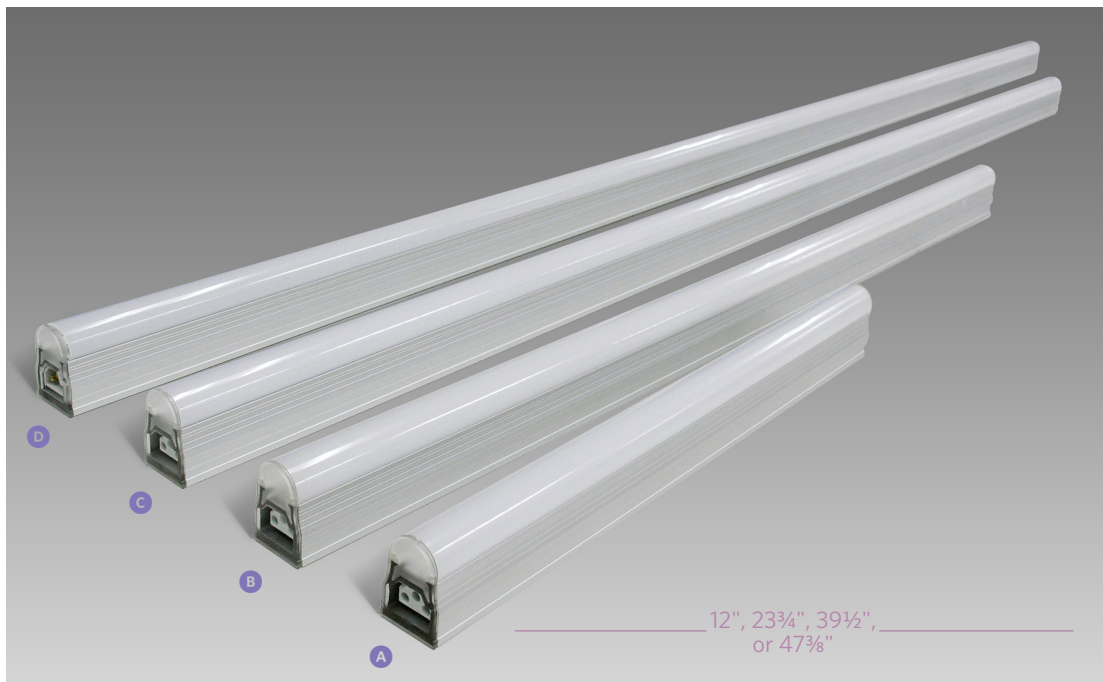

ZEESTICK WITH USE AS COVE LIGHTING

70 - UNDERCABINET & NICHE

# ZEESTICK

SMD LED

## ZEESTICK SMD LED

Zeesticks are linear light sticks available in four different sizes • Zeestick uses a butt-connection that allows for non-dark continuous light • Zeestick is fully dimmable to zero light level using Lutron low volt dimmers. (300watts max.) • Zeestick is a natural white colour temperature of 4000K • Zeestick is fully intergrated system which requires 120V power • Maximum connected units to low voltage dimmer is 6 • For non-dimming maximum connected units is 12

PRODUCT CODE	PRODUCT DIMENSIONS	SOURCE INCLUDED
A ZS403RSF	A 12 " L x 7/8" W x 1 3/4 " H	Indoor use only A 5w 40 SMD LED 4000K(CCT)
B ZS406RSF	B 23 3/4" L x 7/8" W x 1 3/4 " H	B 10w 80 SMD LED 4000K(CCT)
C ZS410RSF	C 39 1/2" L x 7/8" W x 1 3/4 " H	C 14w 130 SMD LED 4000K(CCT)
D ZS412RSF	D 47 3/8" L x 7/8" W x 1 3/4 " H	D 18w 160 SMD LED 4000K(CCT)